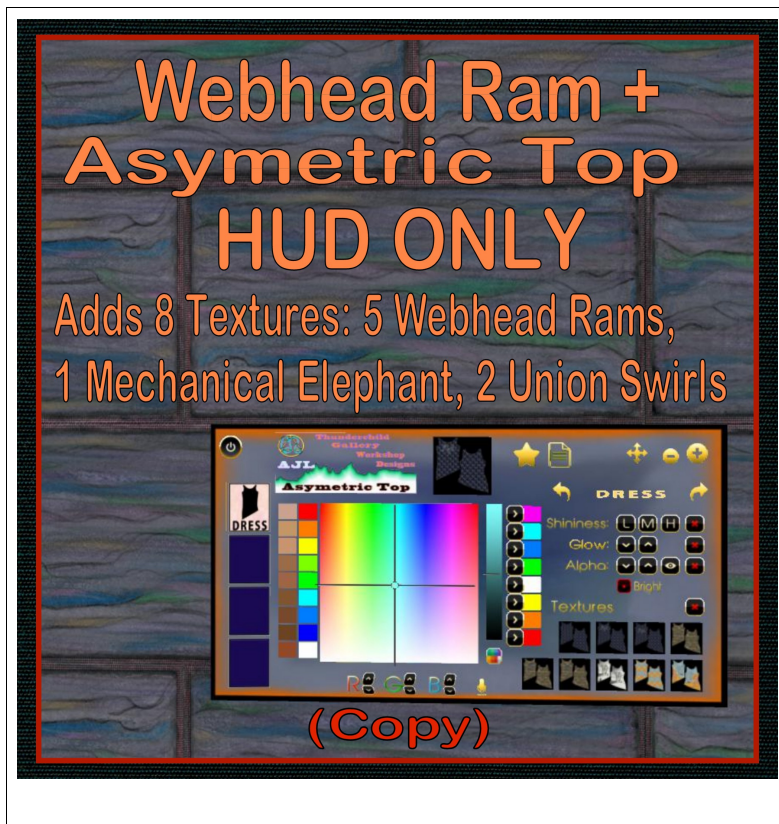

HUD Control for Webhead Rams Plus Mech Elephant & Union Swirl Women's Asymetric Top

Women's Asymetric Top Models: Classic (XS, S, M, L, XL), Maitreya, Ocacin, Slink, Belleza, Tonic, TMP and Ebody

FEATURES

- 6 Webhead Ram Textures
- 1 Mechanical Elephant Textures
- 2 Union Swirl Testures

The artwork textures include the following (see Last page in PDF download Instructions for images.

Shirt Model Displays

The items can be seen at the Milda locaions.
<http://maps.secondlife.com/secondlife/Milda/129/156/51>.

TOS

Copyable products can be redelivered. If you lose your items, both the SL Marketplace and CasperVend systems can redeliver your purchase.

UNPACKING CASPERVEND

CasperVend items come in a box and will probably show up in your Objects Folder. You'll need to rez the box and open it to copy to your inventory. Since there are no copy permissions, you'll get a message that they have to move to inventory. There is a Sandbox on the Milda shops.

UNPACKING SL MARKETPLACE

Markerplace purchases most likely will not be boxed and can be viewed in the contents tab on the product page. Those items will go to your Received Items Folder in your Inventory. Items with no copy permissions, will move in and out of inventory as you rez them and take them back.

ADDITIONAL INFORMATION

The TCGWS project homepage is <http://sl.thunderchild.net> and the Artist's hompage is <http://thunderchild.net>. Special arrangments and designs are available by contacting the artist in-World (Thunderchild Allen aka AJ Leibengeist).

AVAILABILITY